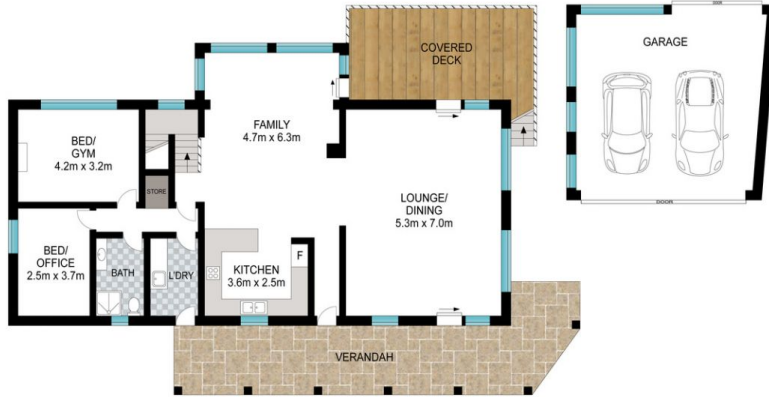

With elevated views from all floors, this natural light-filled

Land Size : 898 sqm

View : <https://www.singerresidential.com.au/7283468>

Trisha Singer
0405143152

FIRST FLOOR

GROUND FLOOR

SITE PLAN

Scale in metres. Indicative only. Dimensions are approximate. All information contained herein is gathered from sources we believe to be reliable. However, we cannot guarantee its accuracy and interested persons should rely on their own enquiries.

INT: 245 m²
EXT: 50 m²

19 Verona Range, Como