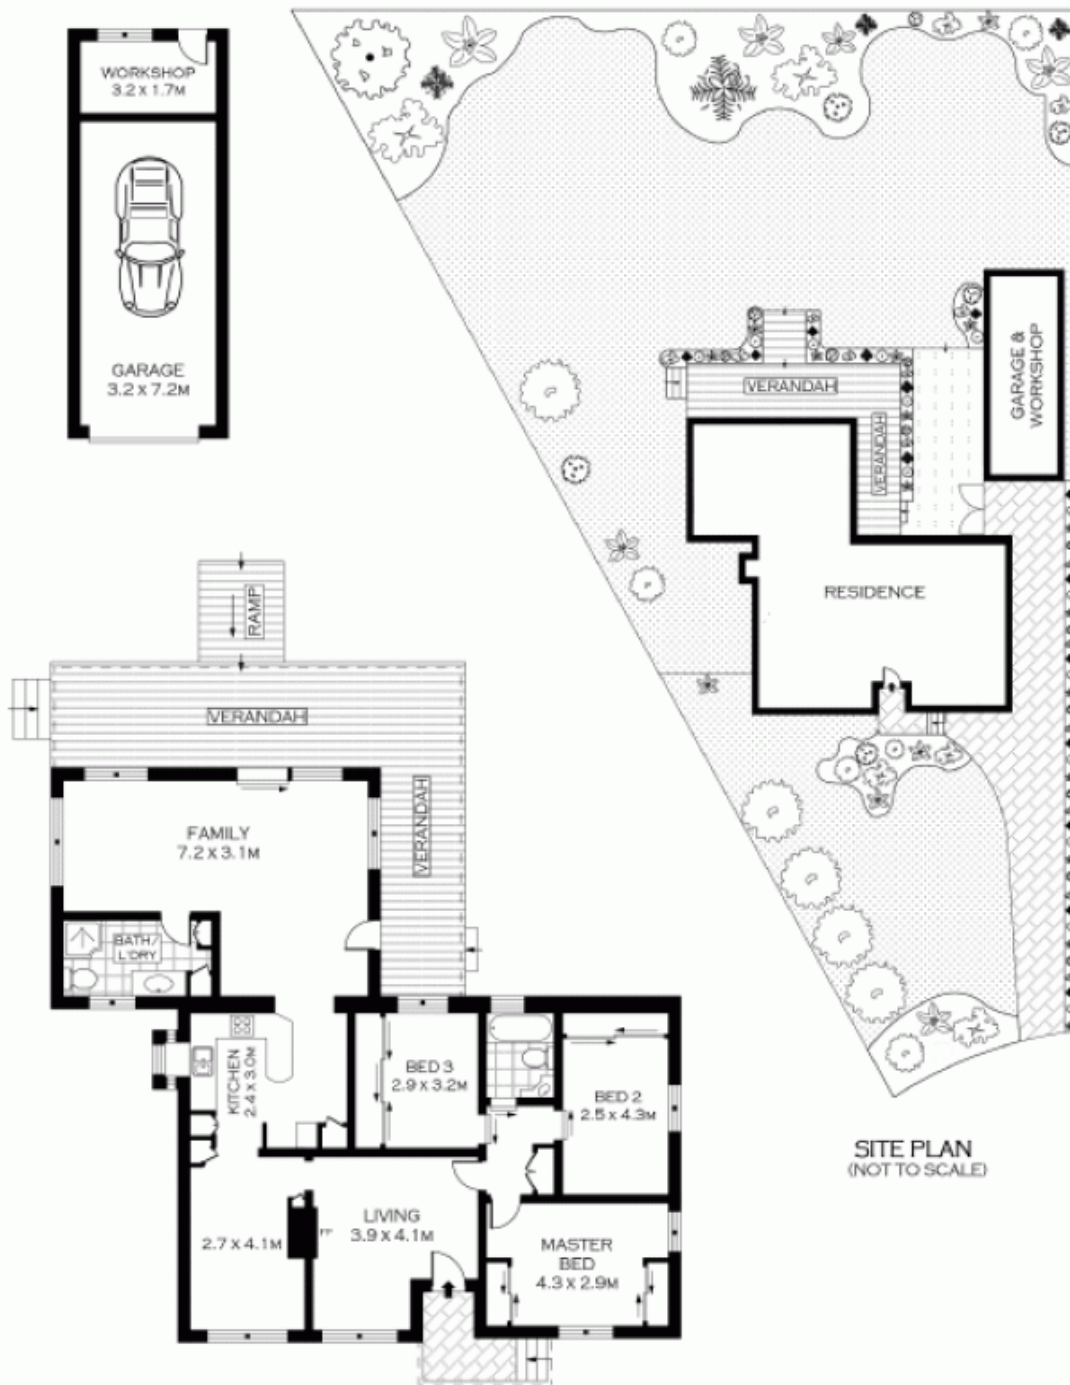

35 Kardella Crescent Narwee NSW

3 2 1

This is a truly impressive property offering the perfect family home.

Key Features

- * 3 generous bedrooms all with Bult in Robes
- * Separate Lounge room with functional fireplace - Jetmaster
- * Formal dining room
- * kitchen with gas cooking & combi oven plus convection oven plus warming drawer
- * Bathroom with combined bath & shower
- * Separate large family area opens to large covered deck
- * Ducted Airconditioning
- * L shaped covered decking
- * Laundry with 2nd Bathroom
- * Breathtaking landscaped outdoor entertaining

Land Size : 989 sqm

View : <https://www.singerresidential.com.au/5712953>

Joshua Singer
02 9528 8738

Tara Sharma
0424733345

SITE PLAN
(NOT TO SCALE)

SCALE (METRES)

PLANS SHOWN ONLY INDICATIVE OF LAYOUT. DIMENSIONS ARE APPROXIMATE.
Floor plans by www.remaustralia.com
Ref. No. 13397

INT : 121.04M²

35 KARDELLA CRESCENT

NARWEE